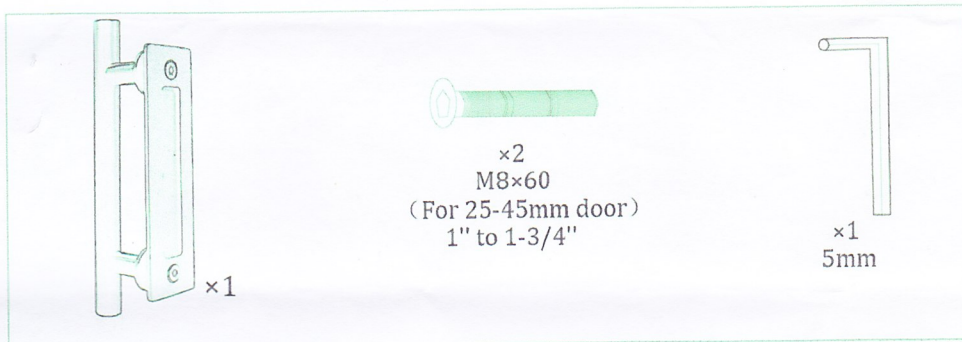

INSTALL

Installation Instruction For Barn Door Handleset

Applicable Door Panel Thickness: 1" to 1-3/4"