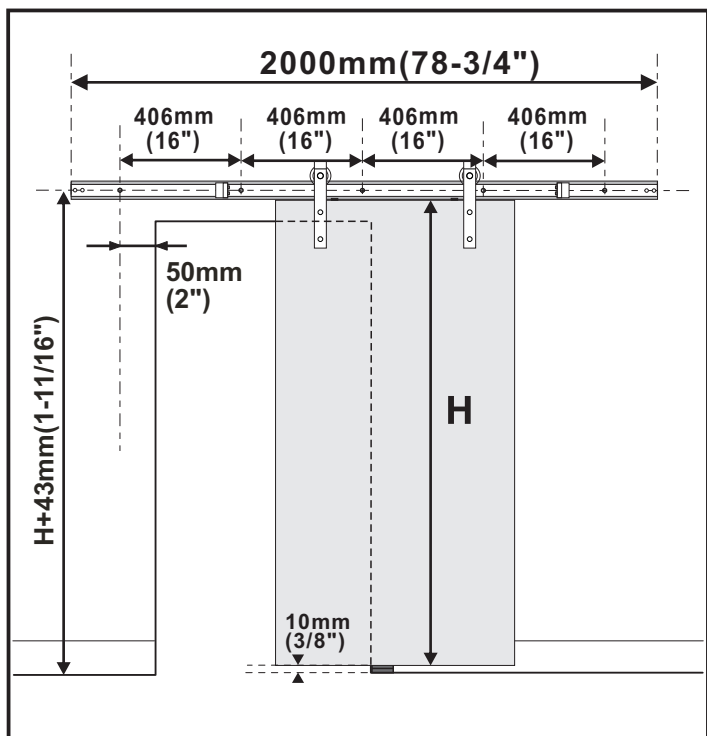

# Installation Manual

To obtain the maximum weight capacity, all rail mounting fasteners must be mounted directly into solid wood. Do NOT install directly onto a drywall surface. A solid wood header is recommended as shown in instruction box 2.