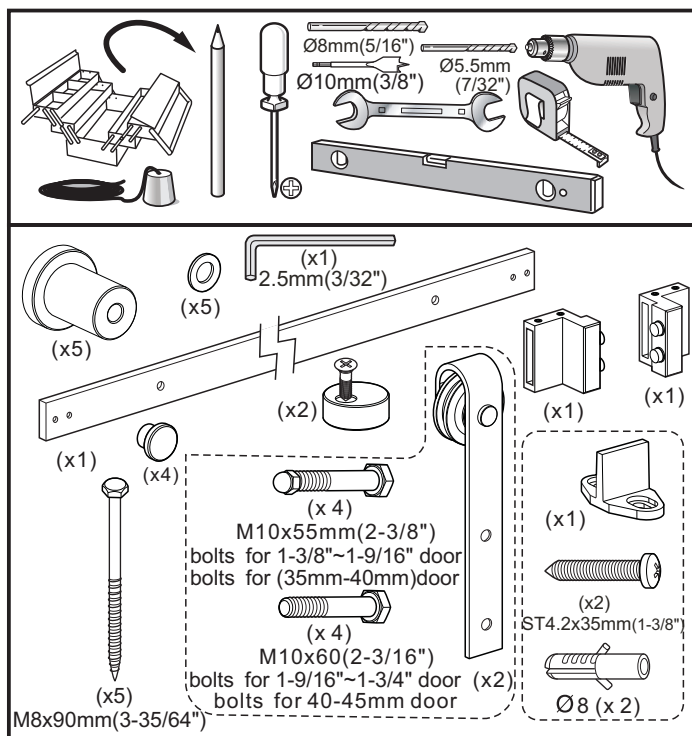

# Installation Manual

To obtain the maximum weight capacity, all rail mounting fasteners must be mounted directly into solid wood. Do NOT install directly onto a drywall surface. A solid wood header is recommended as shown in instruction box 2.