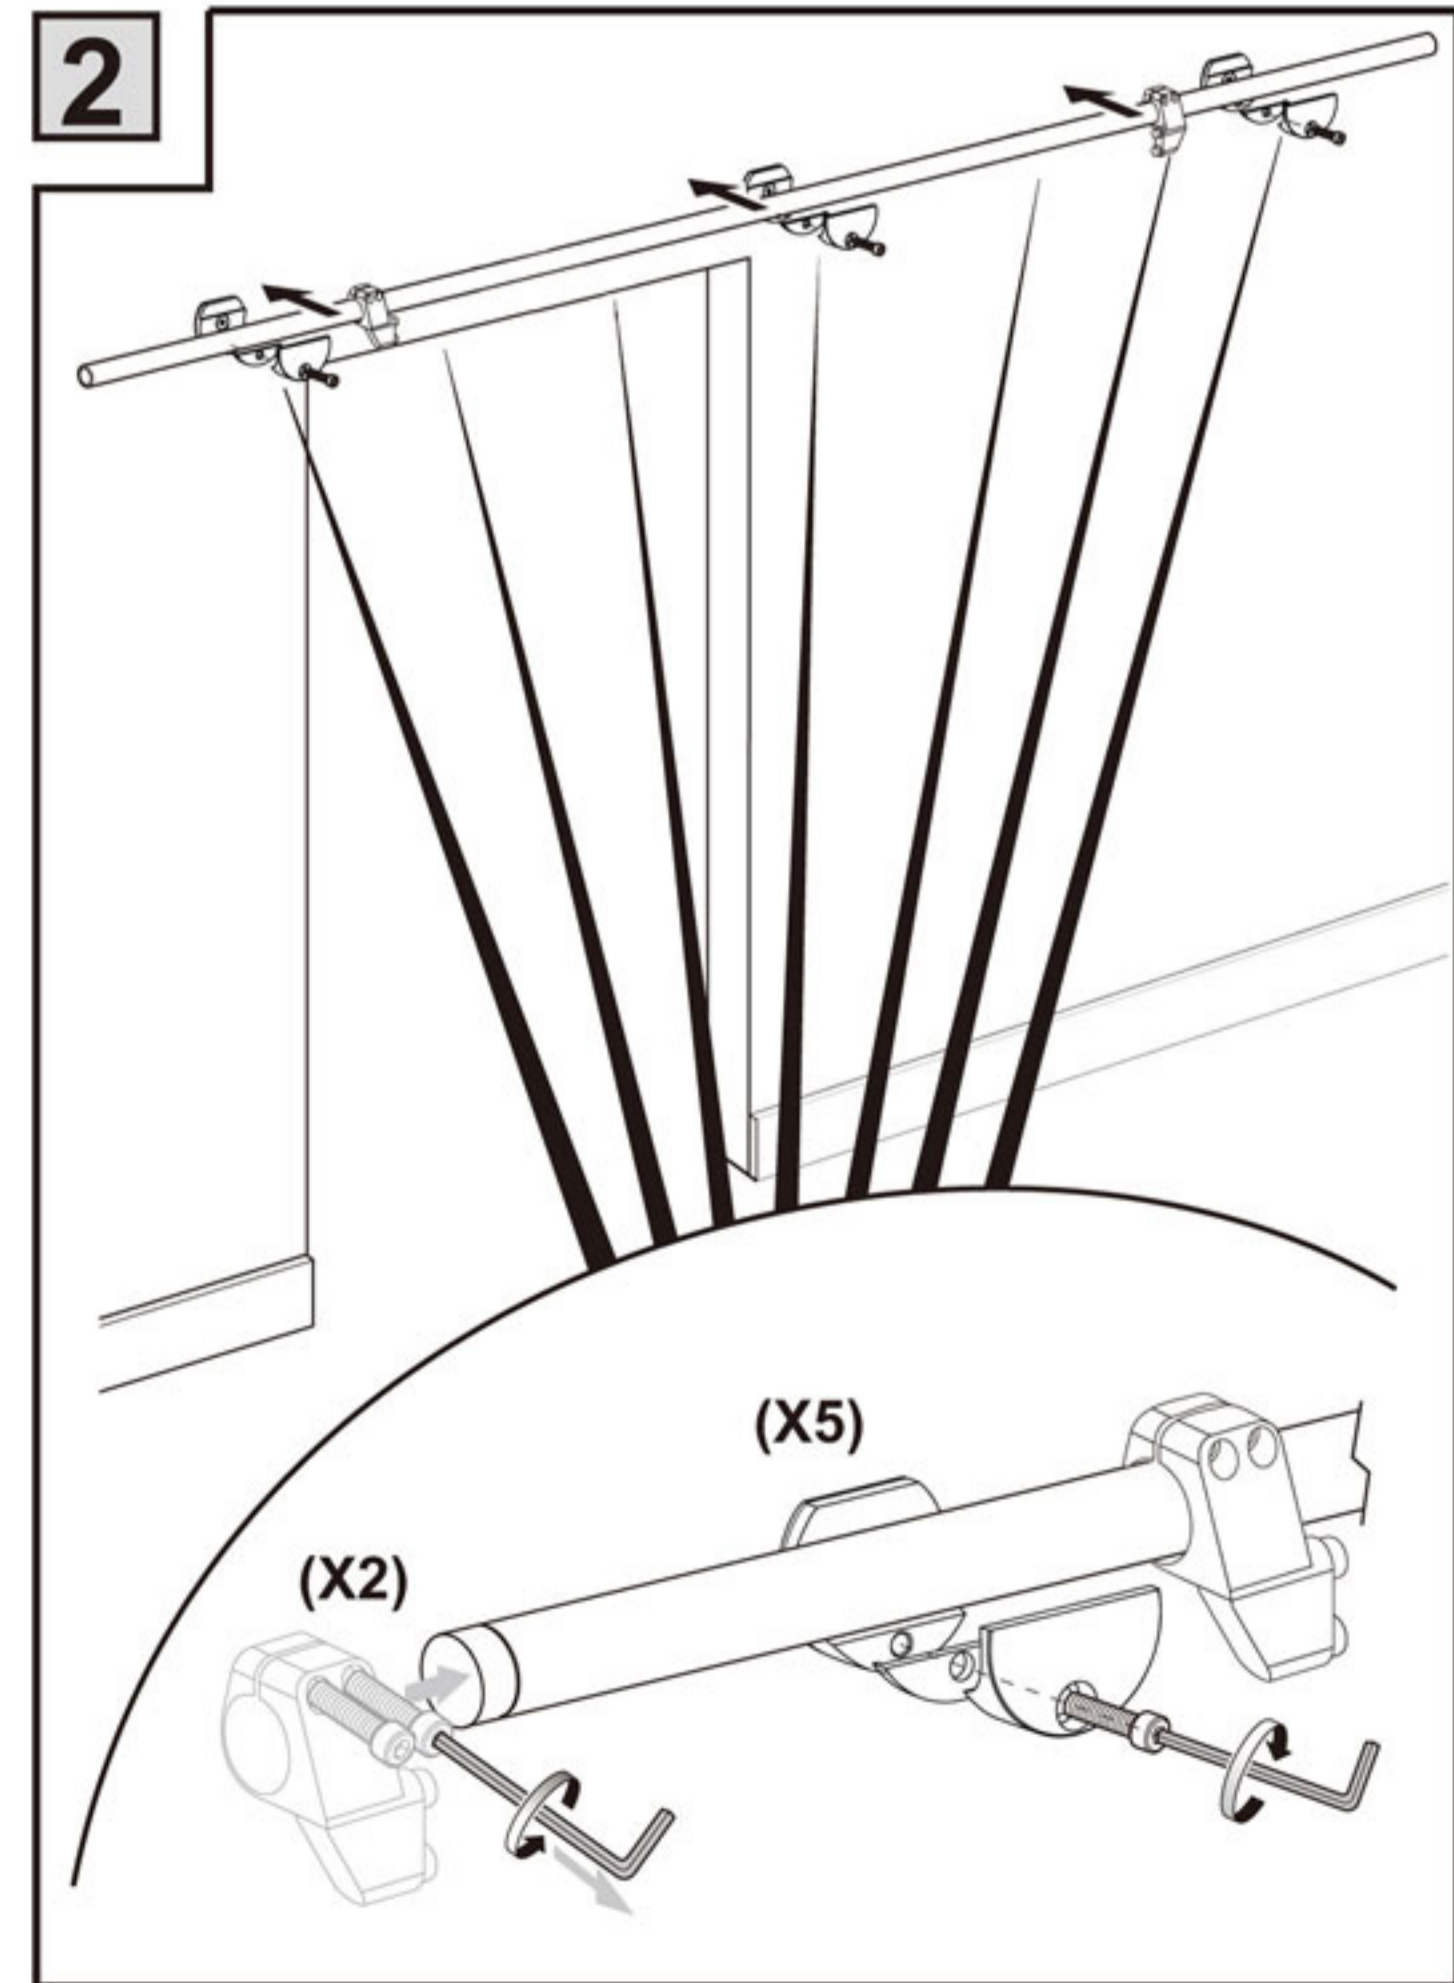

# 5 FT Wooden Sliding Door Hardware Installation Manual

Email: [service@t-motorsports.com](mailto:service@t-motorsports.com)

**NOTE:** Connector is only included if you purchase 10 ft (double door) sliding door hardware, it is NOT included if you purchase only one set.