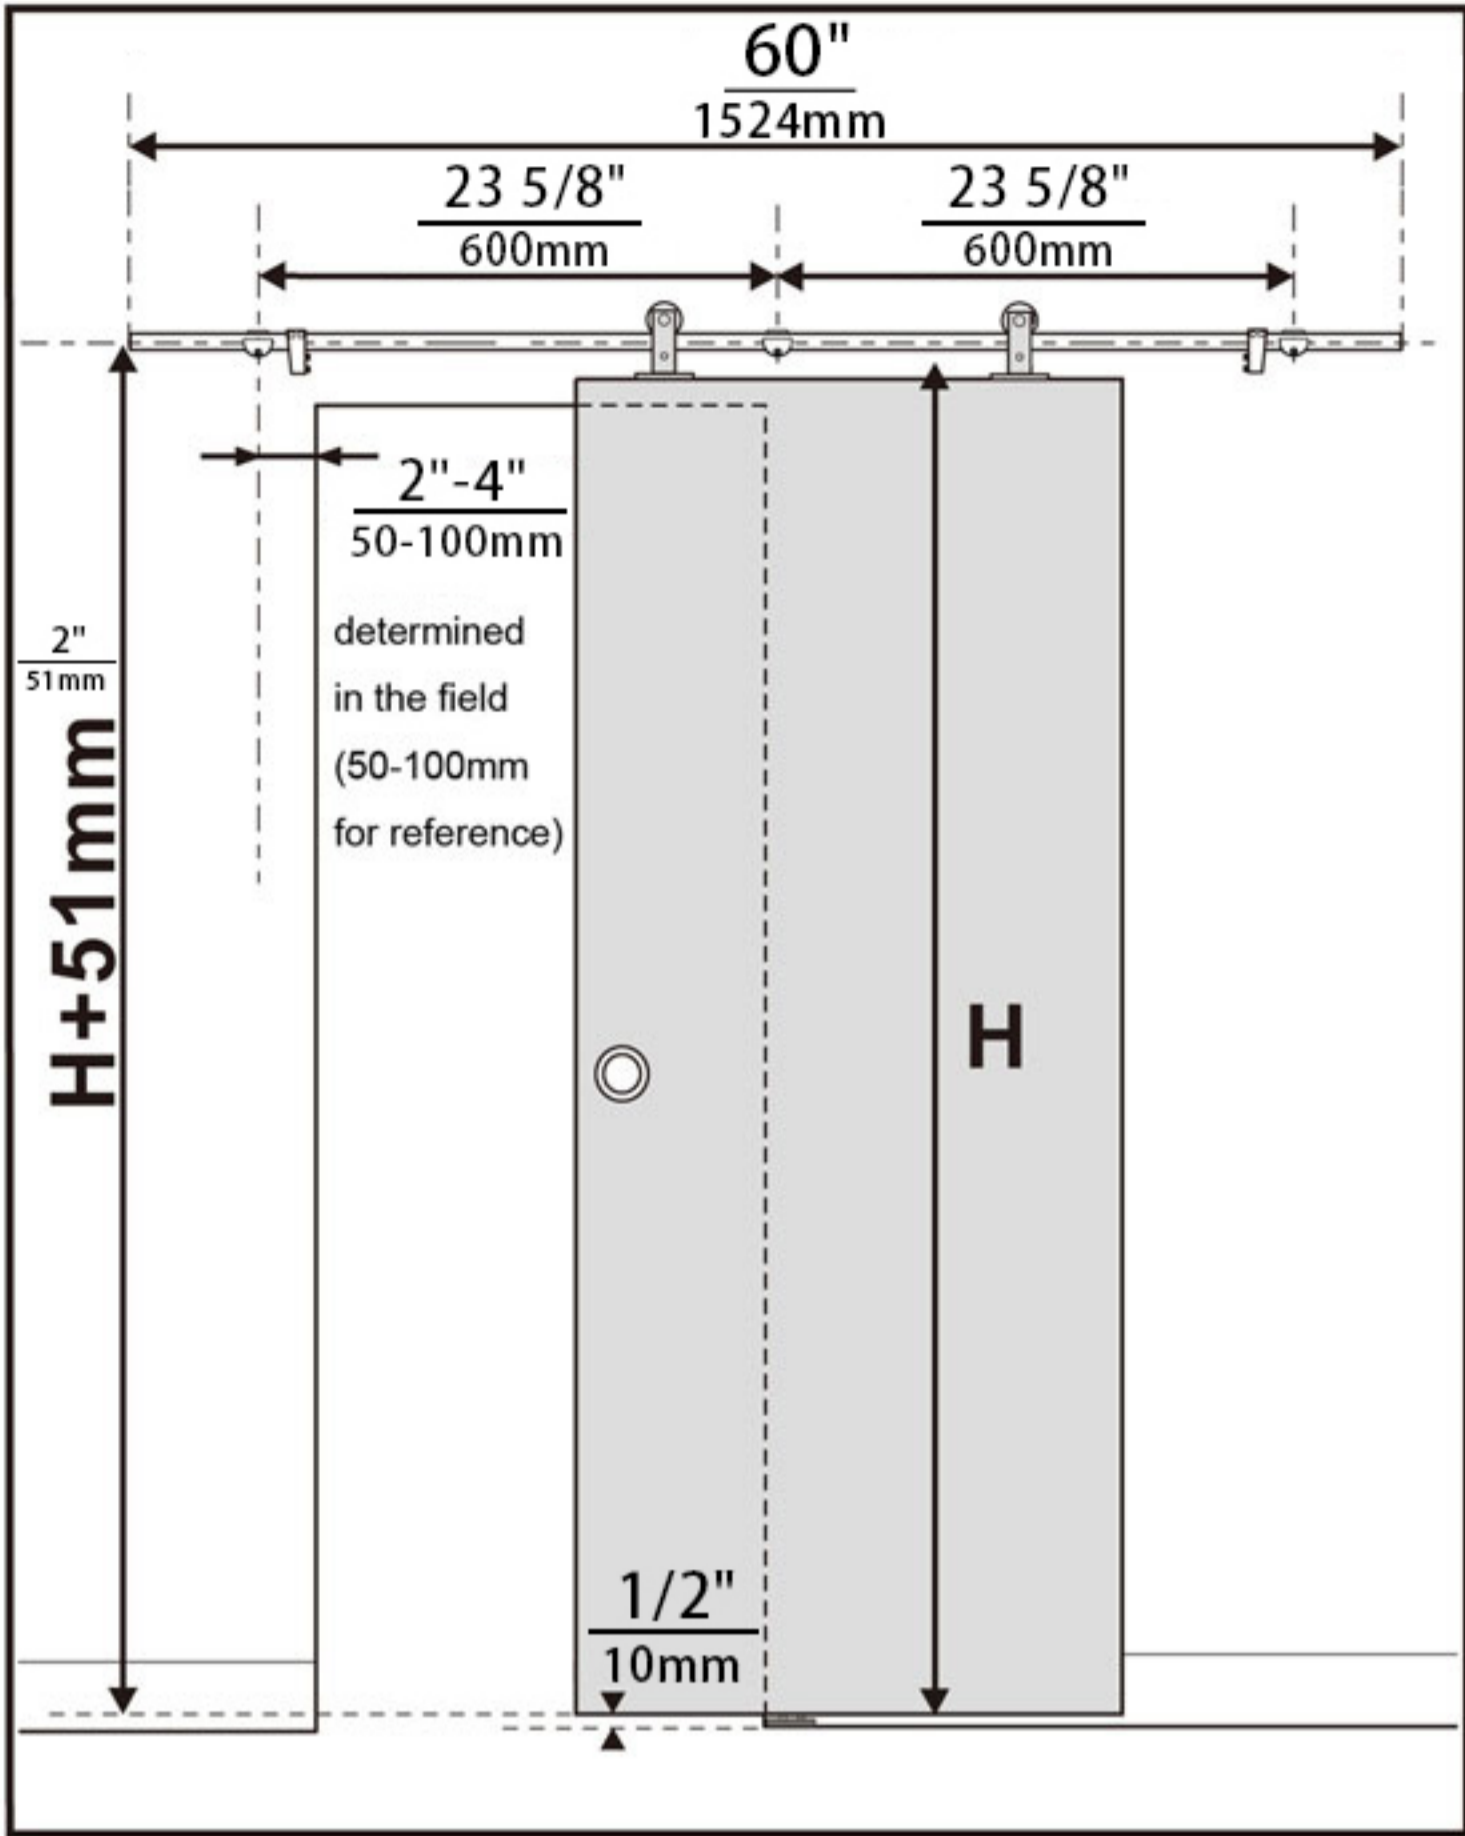

# 5 FT Wooden Sliding Door Hardware Installation Manual

Email: [service@t-motorsports.com](mailto:service@t-motorsports.com)

**NOTE:** Connector is only included if you purchase 10 ft (double door) sliding door hardware, it is NOT included if you purchase only one set.