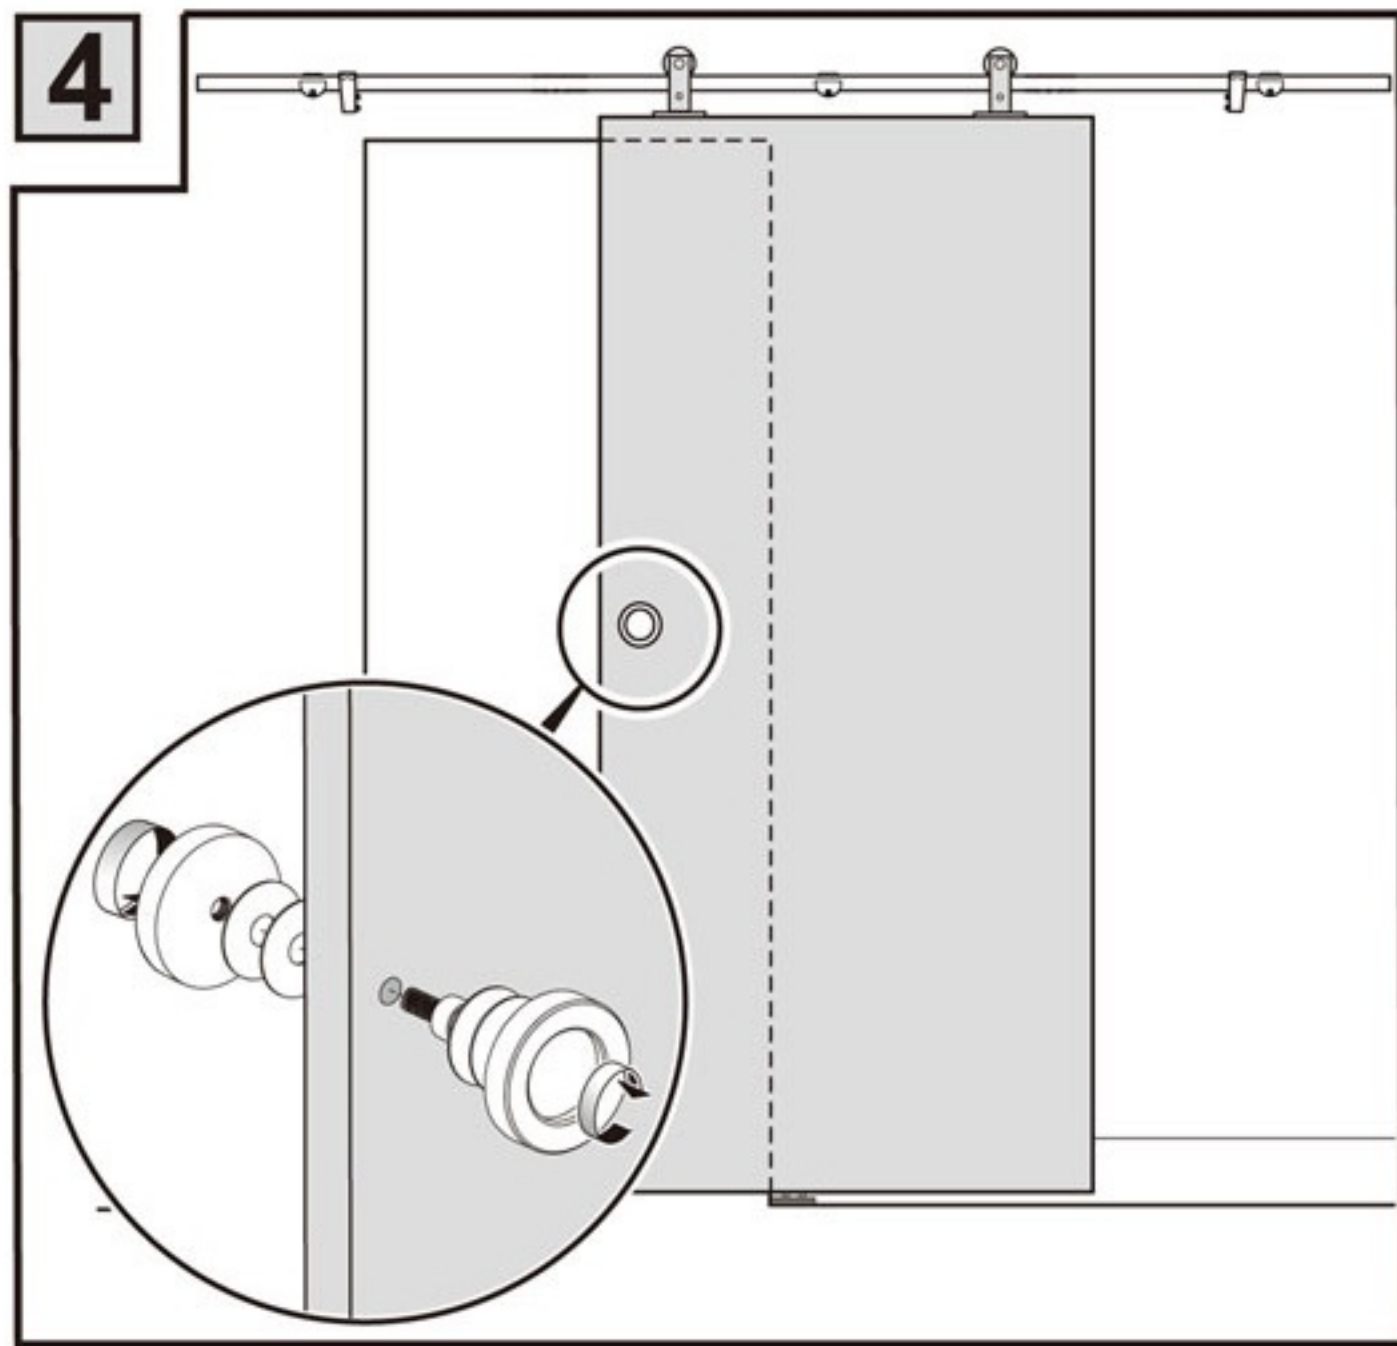

# 5 FT Wooden Sliding Door Hardware Installation Manual

Email: [service@t-motorsports.com](mailto:service@t-motorsports.com)

**NOTE:** Connector is only included if you purchase 10 ft (double door) sliding door hardware, it is NOT included if you purchase only one set.