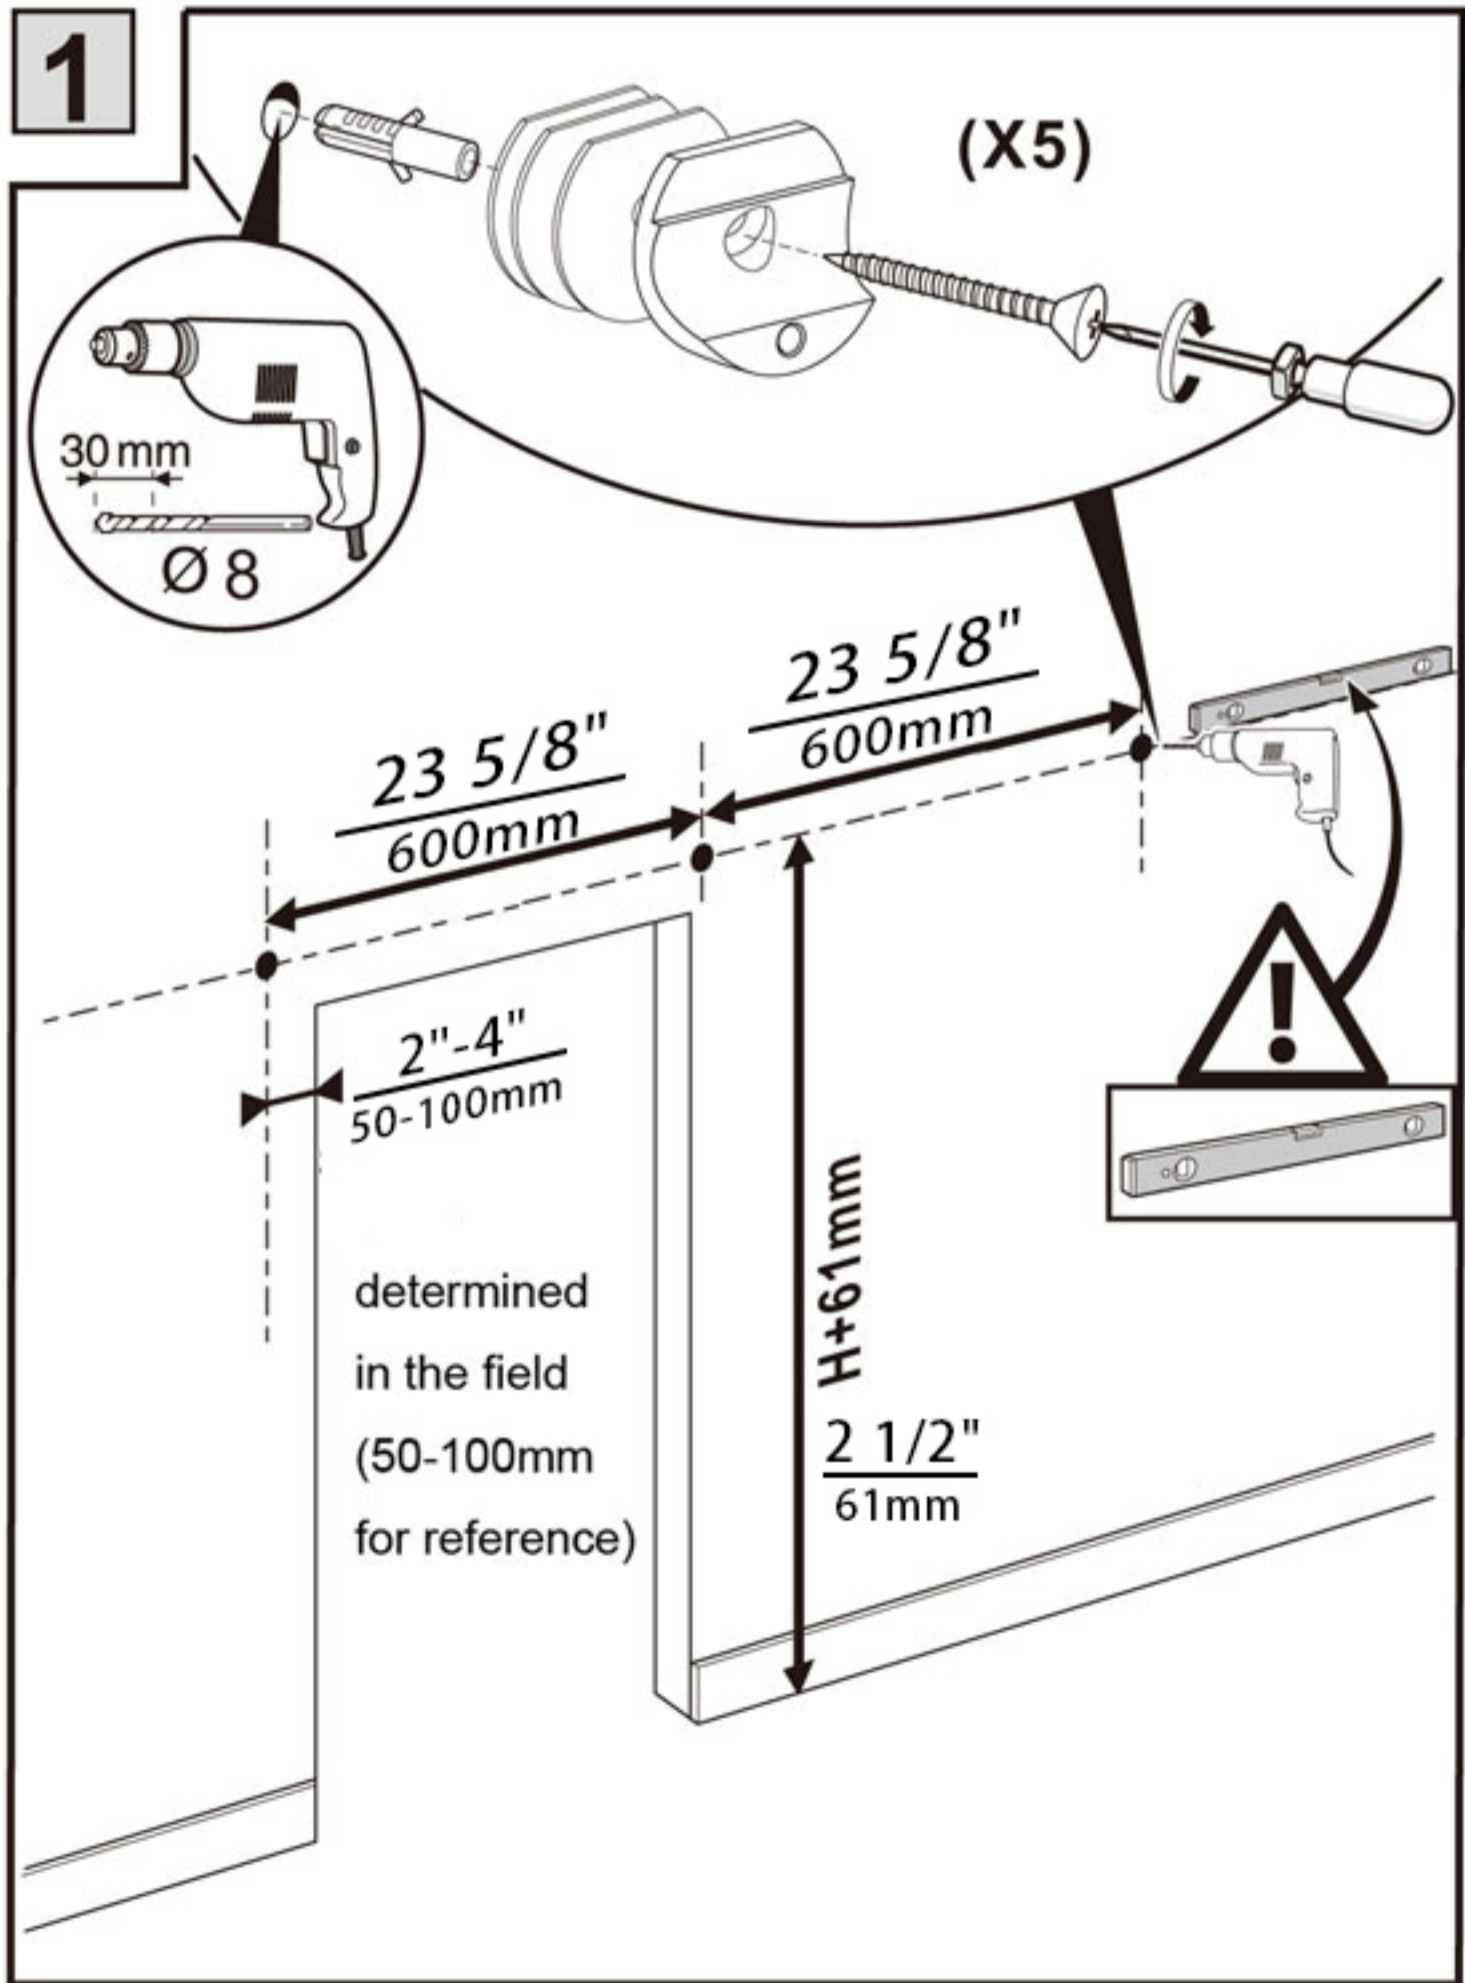

# 5 FT Wooden Sliding Door Hardware Installation Manual

Email: [service@t-motorsports.com](mailto:service@t-motorsports.com)

**NOTE:** Connector is only included if you purchase 10 ft (double door) sliding door hardware, it is NOT included if you purchase only one set.