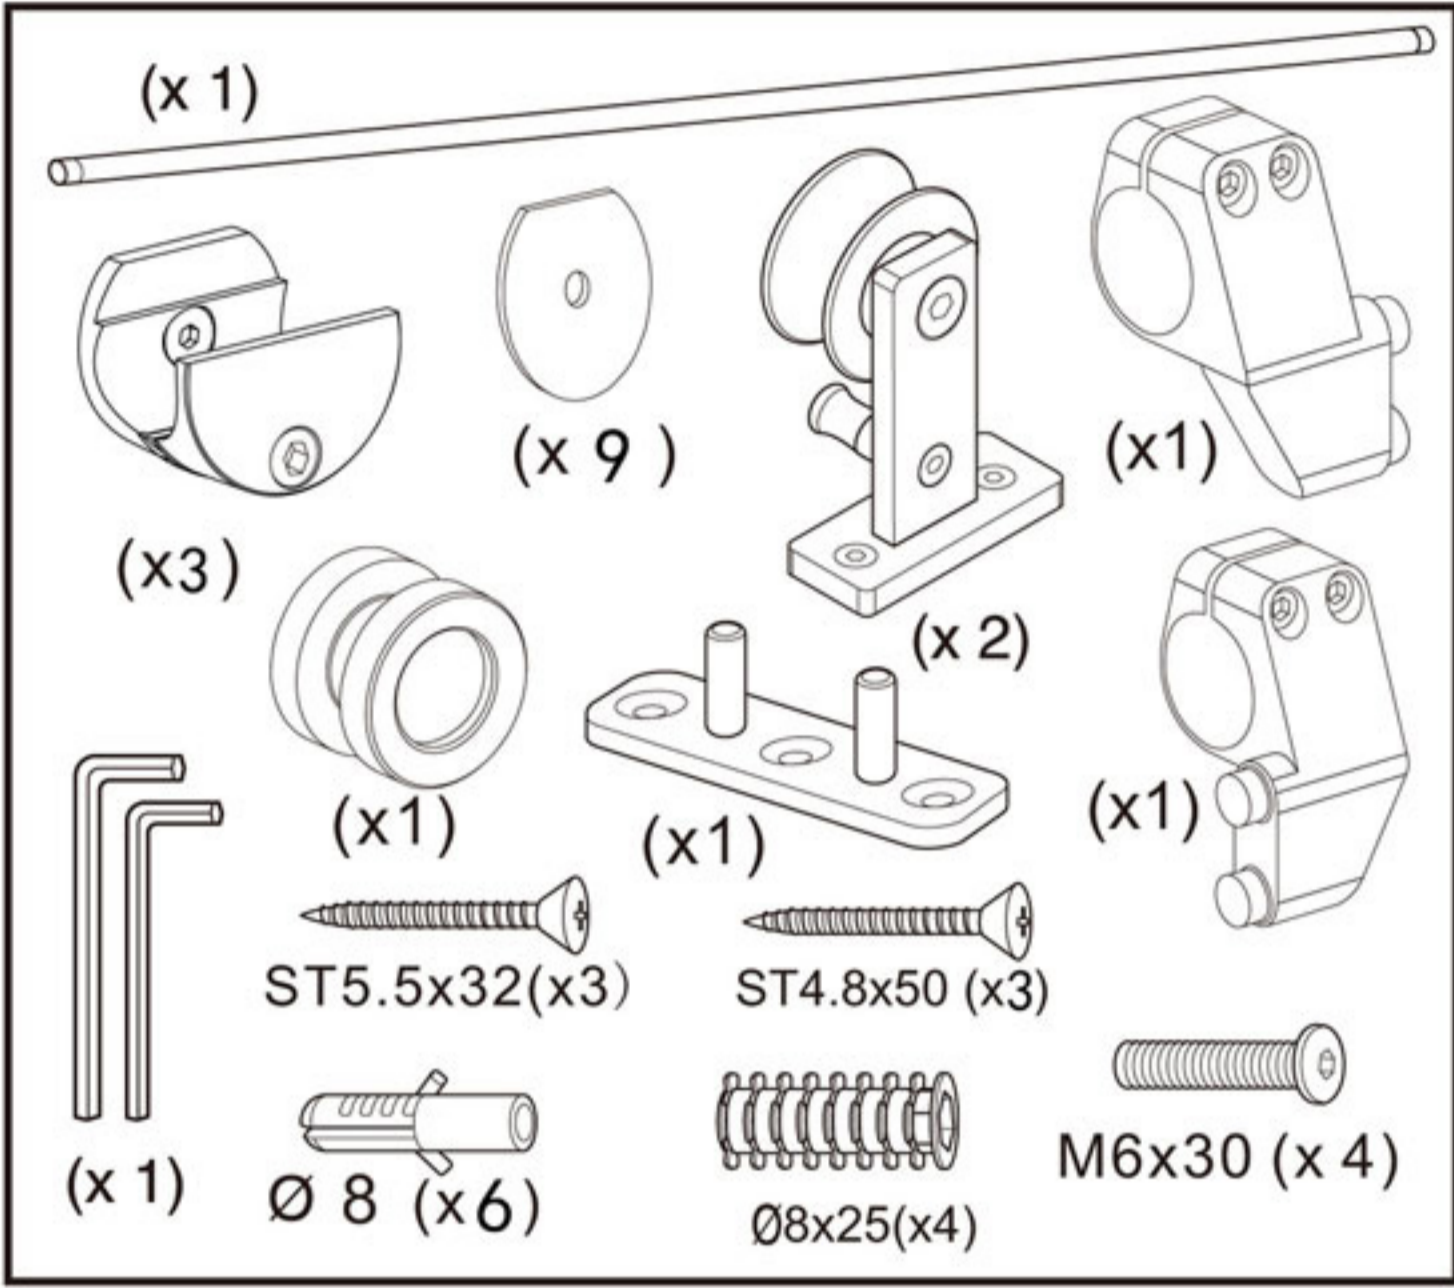

# 5 FT Wooden Sliding Door Hardware Installation Manual

Email: [service@t-motorsports.com](mailto:service@t-motorsports.com)

**NOTE:** Connector is only included if you purchase 10 ft (double door) sliding door hardware, it is NOT included if you purchase only one set.