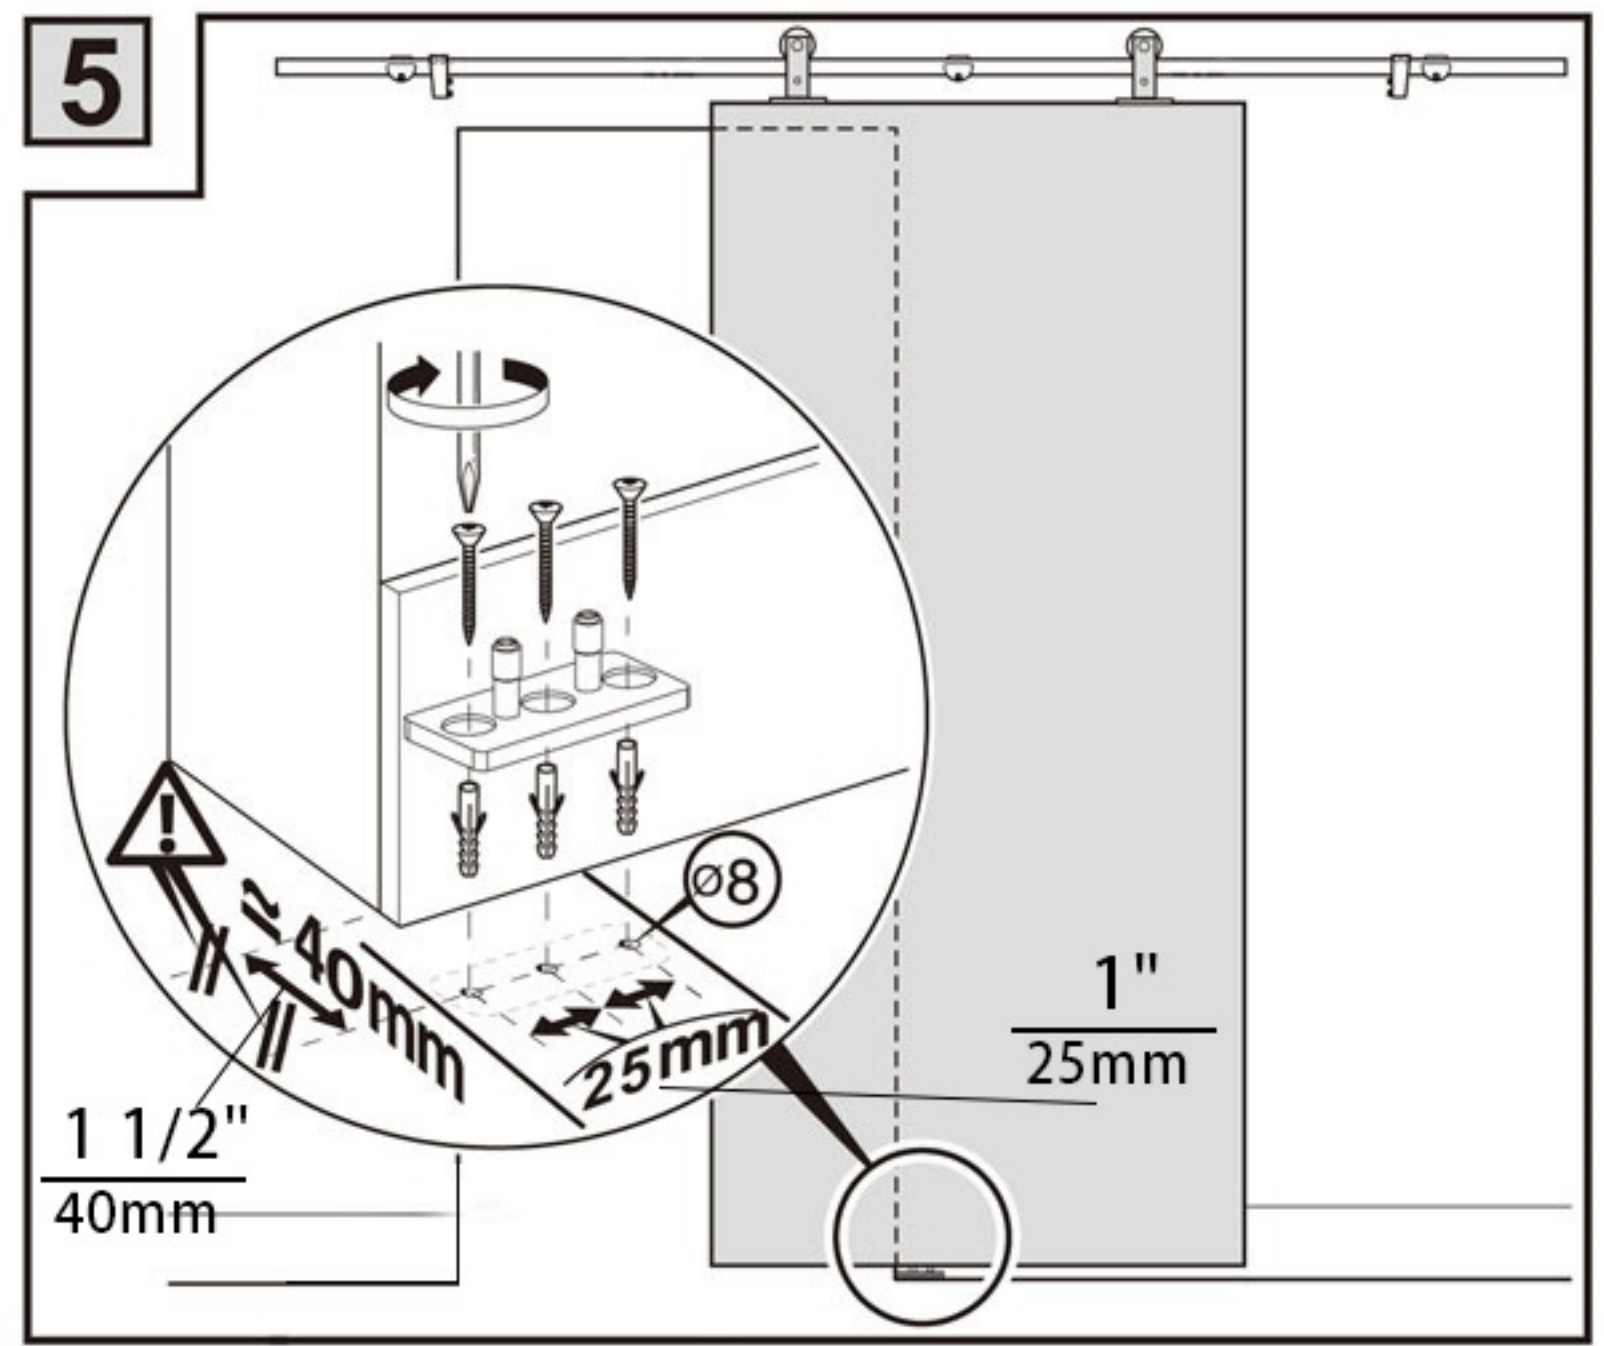

# 5 FT Wooden Sliding Door Hardware Installation Manual

Email: [service@t-motorsports.com](mailto:service@t-motorsports.com)

**NOTE:** Connector is only included if you purchase 10 ft (double door) sliding door hardware, it is NOT included if you purchase only one set.