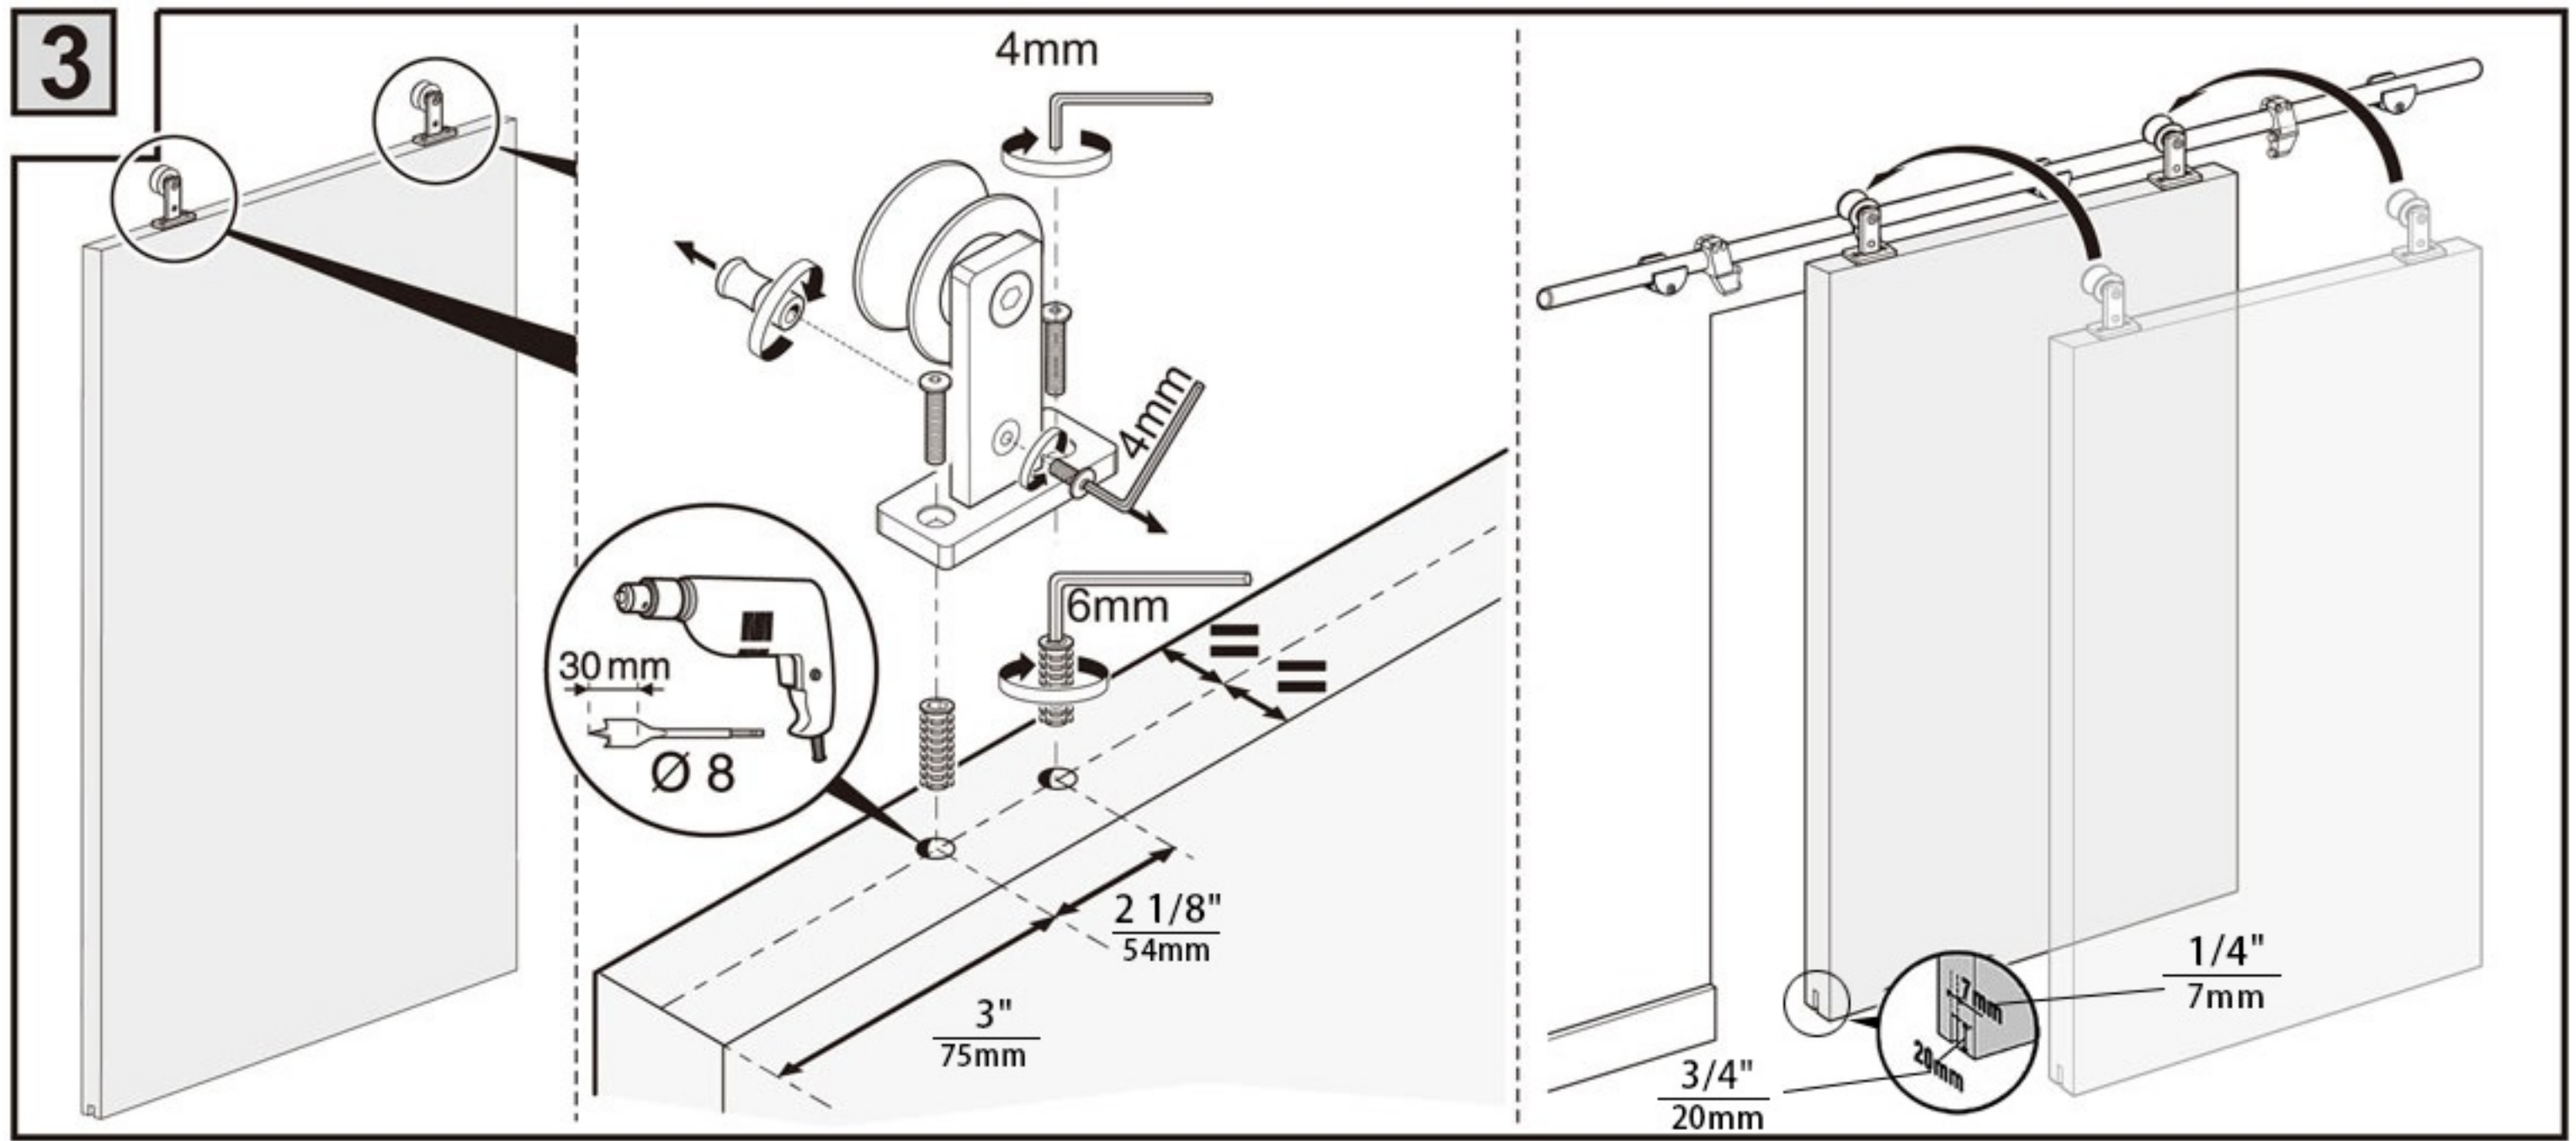

# 5 FT Wooden Sliding Door Hardware Installation Manual

Email: [service@t-motorsports.com](mailto:service@t-motorsports.com)

**NOTE:** Connector is only included if you purchase 10 ft (double door) sliding door hardware, it is NOT included if you purchase only one set.