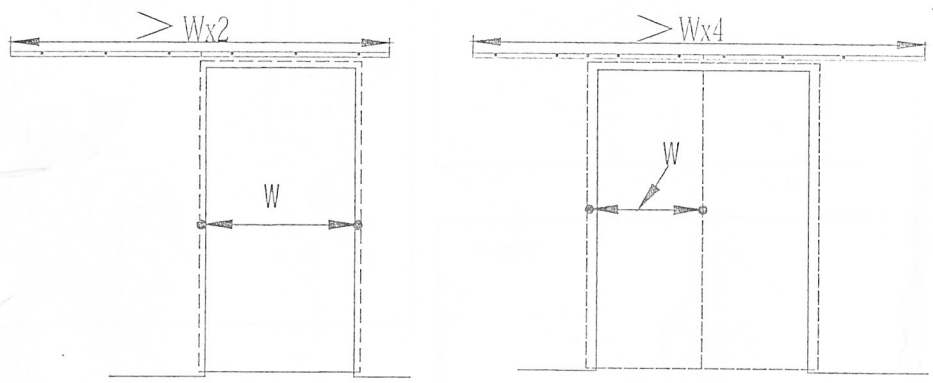

# Installation Manual

1500mm(4.9FT)	3-450mm
1700mm(5.5FT)	3-500mm
1830mm(6FT)	3-550mm (4-406mm)
2000mm(6.6FT)	4-406mm
2286mm(7.5FT)	4-450mm (4-450mm)
2438mm(8FT)	5-450mm (4-550mm)
2500mm(8.2FT)	5-450mm (4-550mm)
3000mm(9.8FT)	6-450mm
3660mm(12FT)	9-406mm
4000mm(13.2FT)	9-406mm
5000mm(16.4FT)	11-406mm

2x Head Mounted Nutrunner  
2x 20 500 5mm Hexa Phillips screws