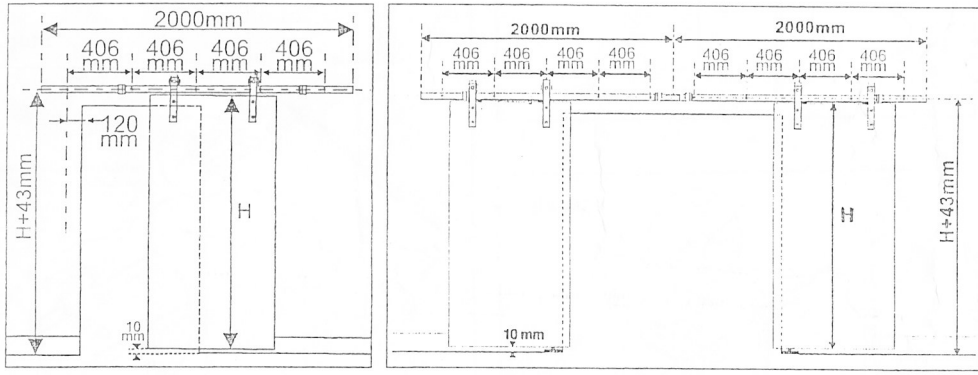

# Installation Manual

1500mm(4.9FT)	3-450mm
1700mm(5.5FT)	3-500mm
1830mm(6FT)	3-550mm (4-406mm)
2000mm(6.6FT)	4-406mm
2286mm(7.5FT)	4-450mm (4-450mm)
2438mm(8FT)	5-450mm (4-550mm)
2500mm(8.2FT)	5-450mm (4-550mm)
3000mm(9.8FT)	6-450mm
3660mm(12FT)	9-406mm
4000mm(13.2FT)	9-406mm
5000mm(16.4FT)	11-406mm

2x Head Mounted Nutrunner  
2x 20 500 5mm Hexa Phillips screws